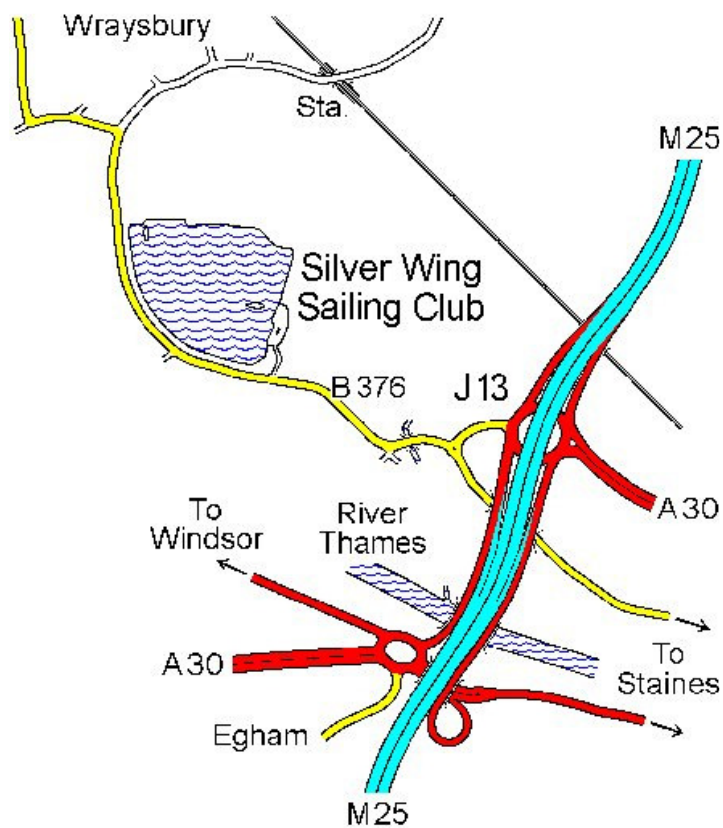

[Home](#)
[Information](#)
[Thinking of Joining?](#)
[Events](#)
[Photos](#)
[Results](#)
[Links](#)
[Members](#)
[Contact](#)

Location

Staines Road
 Wraysbury
 Staines
 Middlesex
 TW19 5AQ or TW19 5AG

Silver Wing Sailing Club is located in Wraysbury less than 1/2 a mile from the M25 J13.

From the M25 J.13/(A30): Leaving the M25 at Junc. 13. At the roundabout. Straight after the motorway exit, take the turning towards B376 (signposted Wraysbury). At the next roundabout turn right onto Wraysbury Road (B376). Silver Wing is on the right after 1/2 a mile.

From the A308: Travel until The Runnymede Roundabout then take the exit for the A30 (signposted London M25, M3). At the next roundabout take 1st exit B376 (signposted Wraysbury) and shortly after at the next roundabout turn right onto Wraysbury Road (B376). Silver Wing is on the right after 1/2 a mile.