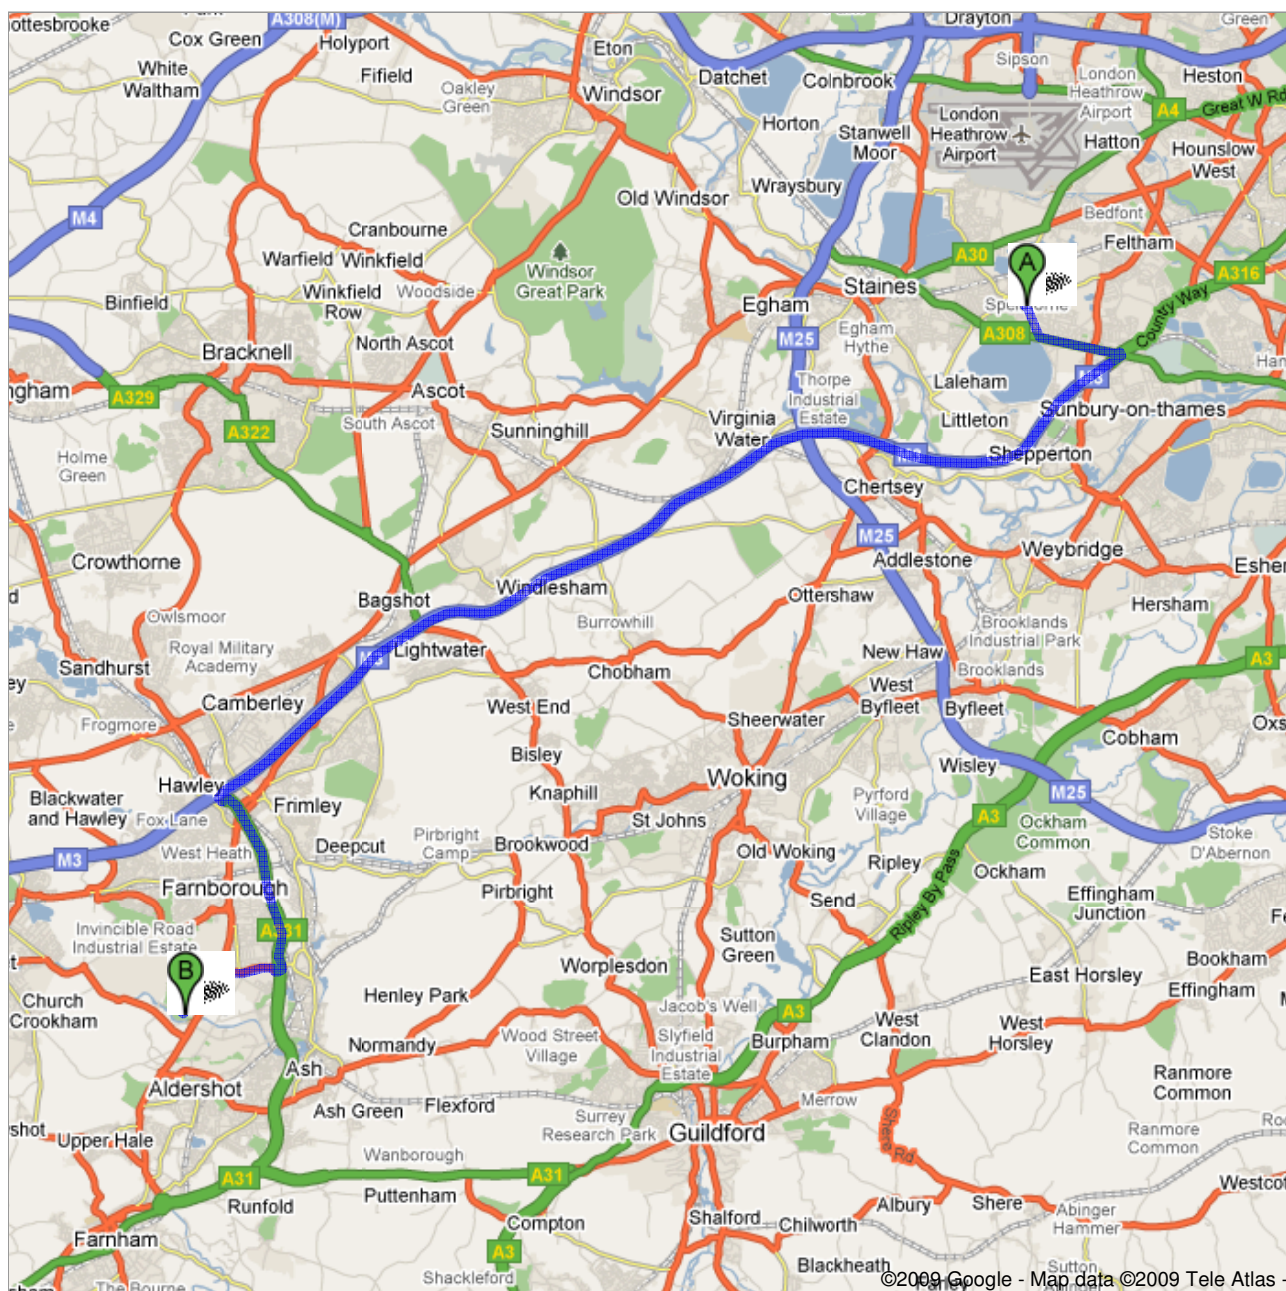

Directions to Runways End Scout Activity Centre

Forge Ln, Aldershot, GU11 - 01252 515 767

25.2 mi – about 35 mins

 Convent Rd, Ashford, Middlesex TW15, UK

	1. Head north on Convent Rd toward B378/Convent Rd About 1 min	go 0.1 mi total 0.1 mi
	2. At the roundabout, take the 4th exit onto B378/Convent Rd Continue to follow B378 About 2 mins	go 0.8 mi total 0.9 mi
	3. Turn left at A308/Staines Rd W About 3 mins	go 1.3 mi total 2.2 mi
	4. At Sunbury Cross , exit onto the M3 ramp to M25 About 1 min	go 0.4 mi total 2.6 mi
	5. Merge onto M3 About 16 mins	go 16.9 mi total 19.5 mi
	6. At junction 4 , take the A331 exit to Farnborough/Aldershot/Farnham/Camberley/Guildford	go 0.3 mi total 19.8 mi
	7. At Frimley Interchange , take the 2nd exit onto A331 heading to A31/Aldershot/Guildford/Farnborough/Farnham/A323/A325 About 4 mins	go 2.9 mi total 22.7 mi
	8. Take the A3011 exit	go 0.2 mi total 22.8 mi
	9. At the roundabout, take the 4th exit onto A3011/Holly Bush Ln Continue to follow A3011 Go through 2 roundabouts About 3 mins	go 1.2 mi total 24.0 mi
	10. At the roundabout, take the 2nd exit onto Government House Rd About 1 min	go 0.4 mi total 24.4 mi
	11. Turn left at Shoe Ln About 1 min	go 0.6 mi total 25.0 mi
	12. Take the 1st right onto Forge Ln	go 0.2 mi total 25.2 mi
	13. Turn left at Laffans Rd Destination will be on the left	go 177 ft total 25.2 mi

 Runways End Scout Activity Centre
Forge Ln, Aldershot, GU11 - 01252 515 767

These directions are for planning purposes only. You may find that construction projects, traffic, weather, or other events may cause conditions to differ from the map results, and you should plan your route accordingly. You must obey all signs or notices regarding your route.

Map data ©2009 Tele Atlas